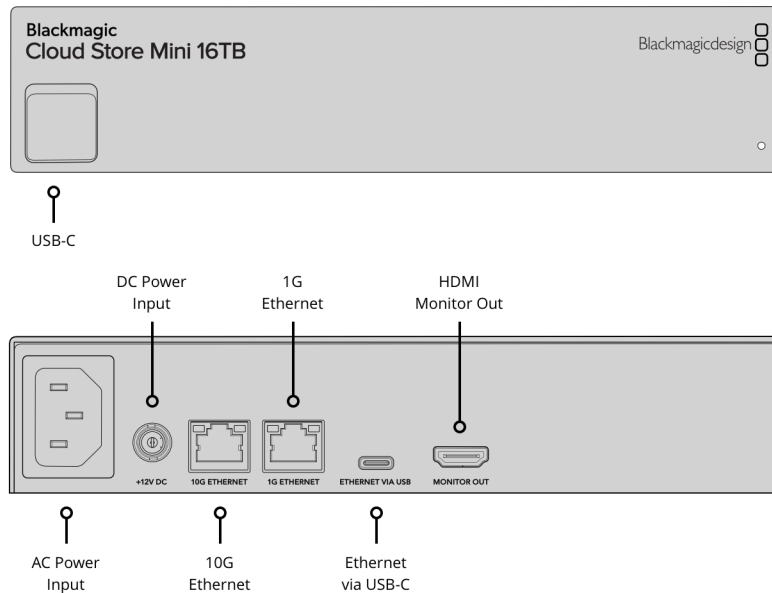

Blackmagic Cloud Store Mini 16TB

\$3,295

The Blackmagic Cloud Store Mini is a fast network storage solution in a compact rack mount design. It features a high speed 10G Ethernet connection and four internal M.2 flash memory cards operating in parallel RAID 0 for extremely fast file access. It's fast, even with lots of simultaneous users all accessing files at the same time!

Connections

10G Ethernet Ports

1 x Ethernet 100/1000/10G BASE-T

1G Ethernet Ports

1 x 100/1000 BASE-T

USB-C Port

1 x USB 3.0 (up to 5Gb/s). Supports Ethernet Over USB

HDMI Monitor Outputs

1

Computer Interface

USB-C or Ethernet for shared file access, configuration and software updates.

File Sharing Protocol

Protocol	Computer Connections
SMB	50 max.

Cloud Synchronization

Storage

Storage Type	Total Capacity
M.2 NVMe SSD	16TB

Displays

HDMI Monitor Out Standards 1080p50, 1080p59.94, 1080p60	Monitor Out Displays Device Name, storage capacity and use, Cloud Sync status, User Activity, Hardware Status, storage map, network data rate graph.	Status Indicator Front panel LED illuminates white indicating normal operation or red indicating disk fault.
---	--	--