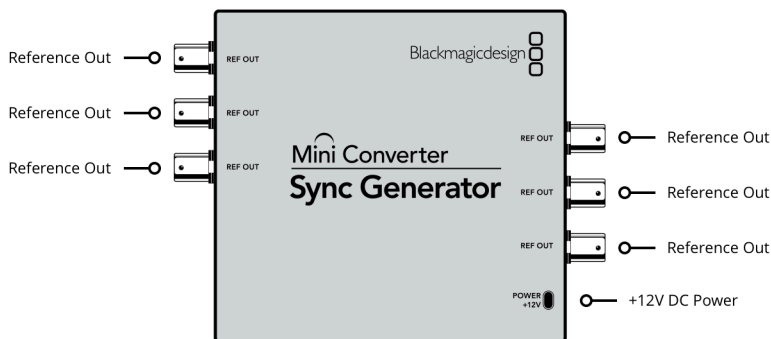

Mini Converter Sync Generator

Includes 6 crystal stabilized video reference outputs for referencing all the video equipment in your studio in either high definition Tri-Sync or standard definition Blackburst television standards. Perfect for small studios and outside broadcasts!

$239

Connections

Analog Video Outputs

6 x common Blackburst or Tri Level reference outputs.

SDI Rates

270Mb, 1.5G.

Updates and Configuration

USB

Multi Rate Support

Via mini switches

Standards

Analog Format Support

525i29.97 NTSC, 625i50 PAL, 720p50, 720p59.94, 720p60, 1080p23.98, 1080p24, 1080p25, 1080p29.97, 1080p30, 1080PsF23.98, 1080PsF24, 1080i50, 1080i59.94, 1080i60