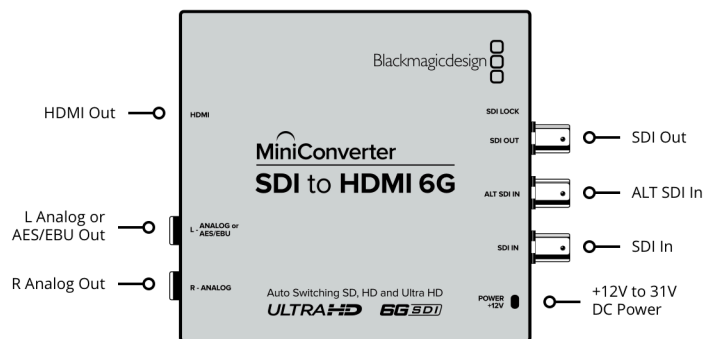

Mini Converter SDI to HDMI 6G

$219

Mini Converter SDI to HDMI 6G lets you convert from SDI to HDMI in SD, HD, and Ultra HD formats while de-embedding audio to HDMI, AES/EBU or balanced analog audio. You also get advanced features such as down conversion for monitoring Ultra HD on HD HDMI monitors as well as built in 3D LUTs plus HDMI instant lock for instant video display when an SDI input is connected!

Connections

SDI Video Inputs

1 x SD, HD or 6G-SDI. 1 x ALT SDI
Input for automatic switch over if main input fails.

SDI Video Outputs

1 x SDI Video Loop Output.

HDMI Video Outputs

HDMI type A out.

Analog Audio Outputs

2 channels of balanced analog audio.

Digital Audio Outputs

2 channels of AES/EBU digital audio

SDI Redundant Input

Automatically switches over if main SDI input is lost.

Multi Rate Support

Auto detection of SD, HD or 6G-SDI.

Updates and Configuration

USB

Reclocking

Yes

Standards

SD Video Standards

625i50 PAL, 525i59.94 NTSC