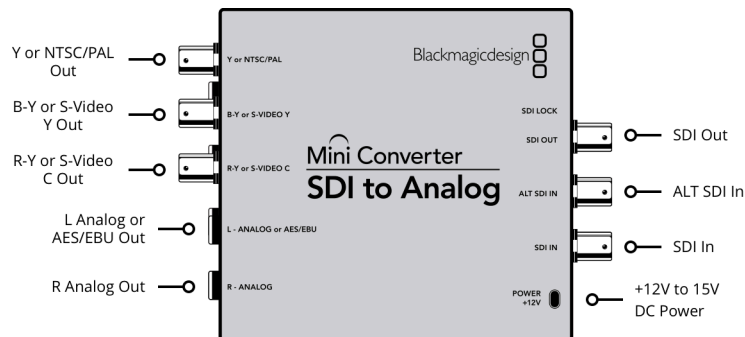

Mini Converter SDI to Analog

\$239

The perfect way to convert from SD and HD-SDI to analog component, s-video or NTSC/PAL composite. Mini Converter SDI to analog supports all SD and HD input formats up to 1080p30 and includes a down converter for when you need to convert from HD to standard definition analog formats such as s-video and composite. Audio can be de-embedded to balanced analog or AES/EBU. Mini Converter SDI to Analog is ideal for converting to older analog equipment when you don't need the extra cost of the 6G-SDI 4K model.

SDI Redundant Input

Automatically switches over if main SDI input is lost.

Multi Rate Support

Auto detection of SD, HD or 1.5G-SDI.

Updates and Configuration

USB

Reclocking

Yes