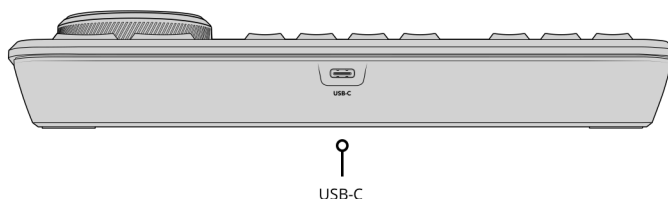

\$475

Connections

USB Type-C.

Updates and Configuration

1 x USB Type-C for software configuration and software updates.

Power Requirements

Power Usage

4W max via USB Type-C.