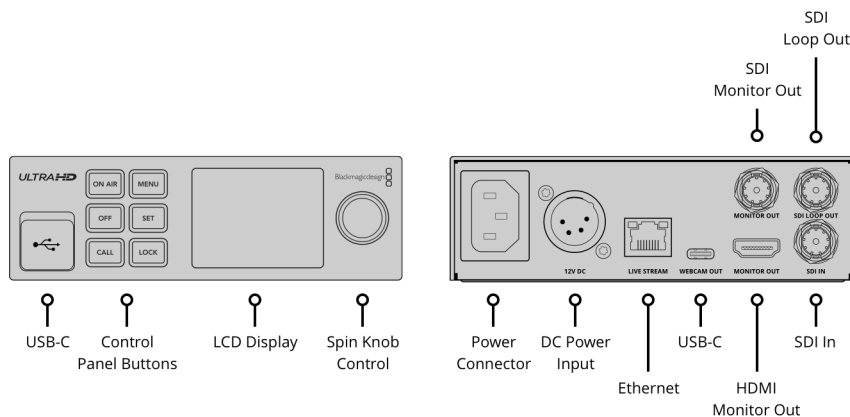

Connections

SDI Video Inputs

1

SDI Loop Outputs

1

SDI Monitor Outputs

1

SDI Rates

1.5G, 3G, 6G, 12G

HDMI Video Outputs

1 x monitor out

SDI Audio Inputs

16 channels embedded audio.

SDI Audio Outputs

16 channels embedded audio on Loop Out.

HDMI Audio Outputs

2 channels embedded audio on Monitor Out.

Webcam Output

1 x USB-C up to 2160p60

Ethernet

Ethernet supports 10/100/1000 BASE-T for live streaming, configuration and software updates.

Standards

HD Video Input Standards

12V DC Input

1 x 4-pin XLR for +12V DC input for
external power supply or battery use.

Power Usage

25 W

Physical Installation

Physical Installation

One third rack unit width, 1 rack unit height.

Physical Specifications