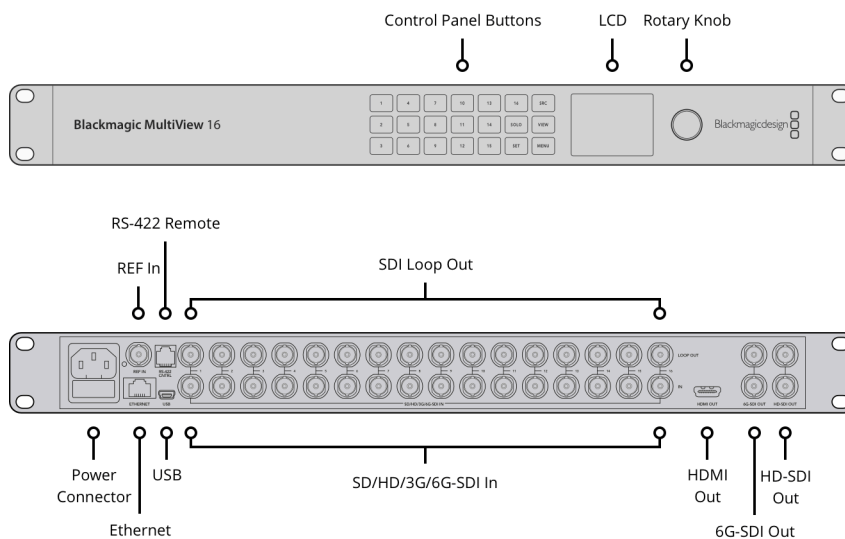

Blackmagic MultiView 16

Monitor up to 16 SDI sources using an Ultra HD monitor or television so you get twice the resolution per view! Monitor from SD, HD or Ultra HD-SDI sources in any combination, in any order! Features full frame re-sync on each input.

SDI Video Multi View Outputs

2 x 10-bit HD-SDI, 2 x 10 bit 6G-SDI.

HDMI Video Multi View Outputs

1 x HDMI type A connector. Output supports EDID of the monitor.

SDI Reclocking

On all SDI outputs, auto switching between standard definition, high definition or 6G-SDI video.

Reference Input

Black Burst and Tri-Sync for SD, HD and 4K.

Multi Rate Support

Auto detection of SD, HD or 6G-SDI. Simultaneous viewing of 4K, HD and SD video.

Updates

USB 2.0 high speed (480Mb/s) interface or via Ethernet.

Configuration

Via front panel LCD or use either RJ45 Ethernet or USB 2.0 for firmware updates and IP address setting.

Standards

SD Video Standards

525i59.94 NTSC, 625i50 PAL

HD Video Standards

720p50, 720p59.94, 720p60
1080i50, 1080i59.94, 1080i60
1080p23.98, 1080p24, 1080p25,
1080p29.97, 1080p30, 1080p50,
1080p59.94, 1080p60
1080PsF23.98, 1080PsF24,
1080PsF25, 1080PsF29.97, 1080PsF30