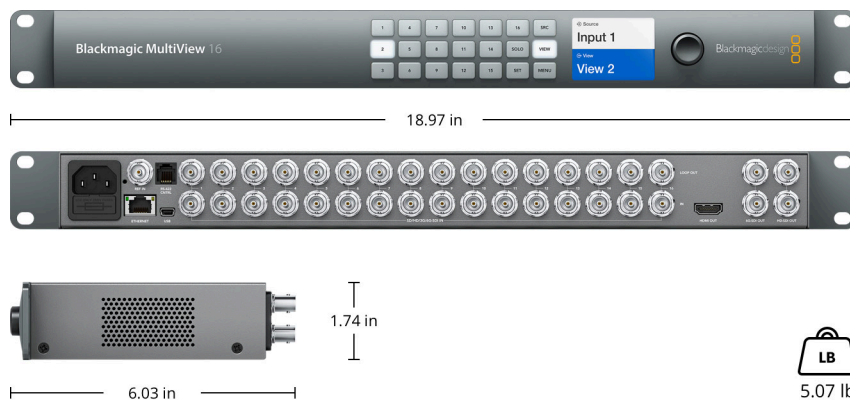

Operating Systems

Mac 10.15 Catalina,
Mac 11.1 Big Sur or later.

Windows 10, 64-bit.

Physical Installation

1 rack unit size. Less than 6 inch deep.

Power Requirements

Power Supply

IEC power cable required, 100 - 240V
AC input.

Power Fail Protection

MultiView 16 settings preserved and
restored instantly at power on.

Power Consumption

45 Watts

Physical Specifications

Environmental Specifications

Operating temperature

0° to 40° C (32° to 104° F)

Storage temperature

-20° to 45° C (-4° to 113° F)

Relative Humidity

0% to 90% non-condensing

What's Included

Blackmagic MultiView 16

Welcome wallet with QR code for software download