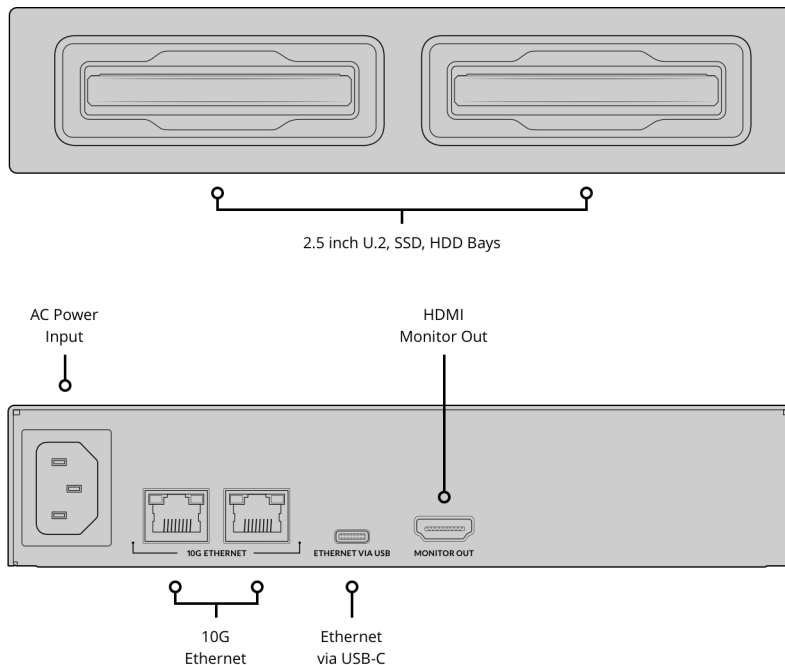

Blackmagic Cloud Dock 2

Blackmagic Cloud Dock 2 lets you share up to 2 independent 2.5 inch disks over a high speed 10G Ethernet network. Just plug in SATA HDDs and SSDs, or extreme performance U.2 disks for incredibly fast file reading and writing. You can also sync files globally using Blackmagic Cloud, plus view all storage, connection and sync activity in real time on a display connected to the HDMI monitor port. Blackmagic Cloud Dock 2 has 2 10G Ethernet ports and an Ethernet over USB-C port in a half width, single rack unit, making it highly portable network storage that's perfect for high end film and television use.

\$615

Connections

SSD Interface

2 x removable and hot-swappable 2.5 inch U.2 SSD or SATA. SSD maximum height 11mm.

10G Ethernet Ports

2 x 10G BASE-T

USB-C Port

1 x USB 3.0 (up to 5Gb/s). Supports Ethernet Over USB

HDMI Monitor Outputs

1

Computer Interface

USB-C or Ethernet for shared file access, configuration and software updates.

File Sharing Protocol

Protocol	Computer Connections
SMB	50 max.

Cloud Synchronization

Storage