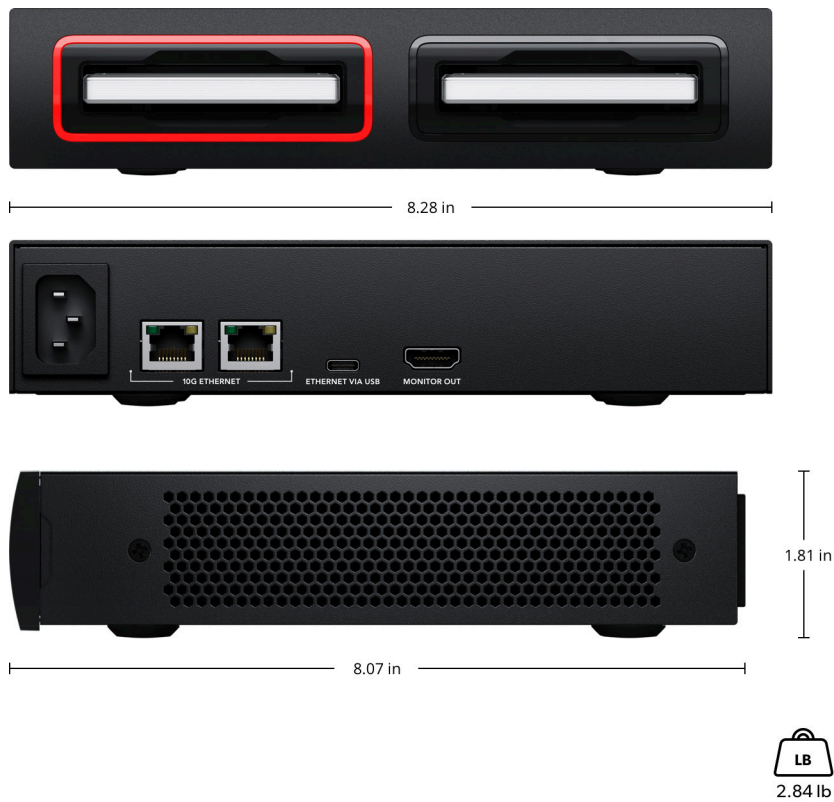

Operating Systems

Mac 14.3 Sonoma or later.

Windows 10, 64-bit.
Windows 11.

Power Requirements

Power Supply

Internal 100 - 240V AC 50/60Hz with IEC C14 mains input.

Power Usage

25W without SSDs.

Physical Specifications