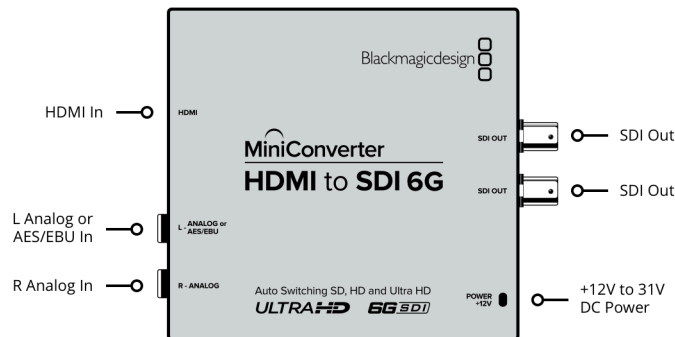

Mini Converter HDMI to SDI 6G

Mini Converter HDMI to SDI 6G includes everything you need to convert from HDMI devices to SDI video in SD, HD and Ultra HD video formats. With independent audio connections you can also embed SDI audio from HDMI, AES/EBU or balanced analog audio inputs. Mini Converter HDMI to SDI 6G is the perfect solution to convert HDMI consumer cameras or computers to broadcast quality SDI!

$175

Connections

SDI Video Outputs

2 x SDI Video Outputs. Automatically matches the SD, HD and 6G-SDI HDMI video input.

HDMI Video Inputs

HDMI type A in

Analog Audio Inputs

2 channels of professional balanced analog audio with standard 1/4 inch jack connections.

Digital Audio Inputs

2 channels of AES/EBU digital audio.

Multi Rate Support

Auto detection of SD, HD or 6G-SDI.

Updates and Configuration

USB

Reclocking

Yes

Standards

SD Video Standards

625i50 PAL, 525i29.97 NTSC