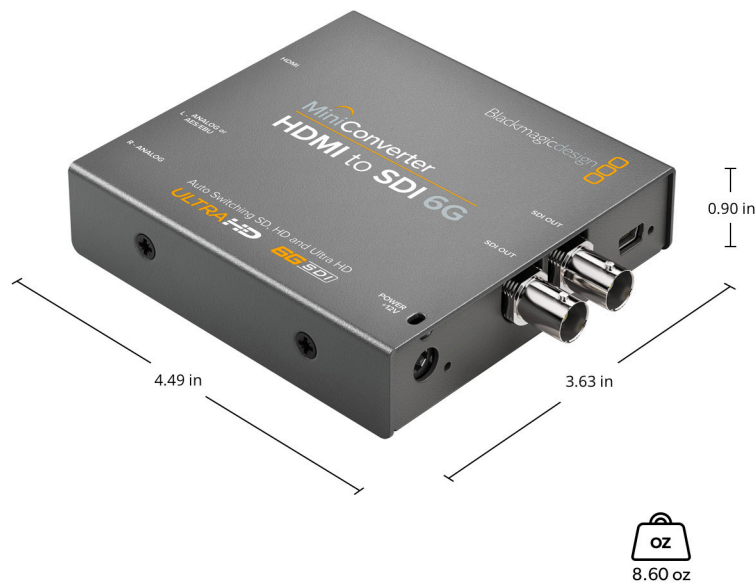

Power Requirements

Power Supply

+12V universal power supply included with international socket adapters for most countries. Cable tie point.

Power Consumption

4.44 Watts

Operational Voltage Range

12 - 18V DC

Physical Specifications

Environmental Specifications

Operating Temperature

0° to 40° C (32° to 104° F)

Storage Temperature

-20° to 45° C (-4° to 113° F)

Relative Humidity

0% to 90% non-condensing

What's Included

Mini Converter HDMI to SDI 6G

12V universal power supply with international socket adapters

---

Warranty

3 Year Limited Manufacturer's Warranty.