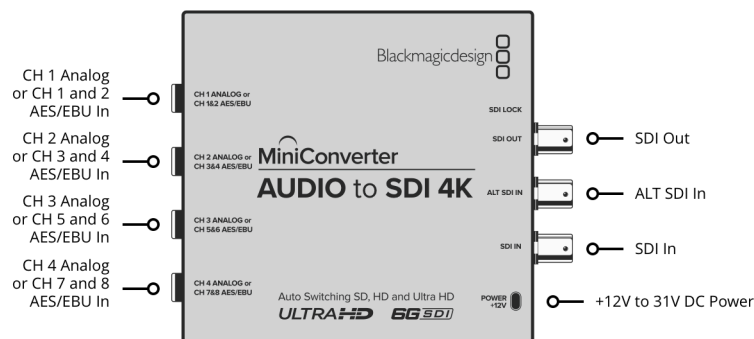

Mini Converter Audio to SDI 4K

Mini Converter Audio to SDI 4K includes everything you need to embed 4 channels of analog audio or 8 channels of AES/EBU digital audio into any SDI video connection. Now you can embed professional audio from devices such as audio mixers and analog decks into SDI video connections for use with SDI routers and decks or to add extra audio channels to video converters!

$359

Connections

SDI Video Inputs

1 x SD, HD or 6G-SDI. 1 x ALT SDI Input for automatic switch over if main input fails.

SDI Video Outputs

1 x Embedded SDI Output.

Analog Audio Inputs

4 channels of professional balanced analog audio with standard 1/4 inch jack connections.

Digital Audio Inputs

8 channels of professional balanced digital with standard 1/4 inch jack connections.

SDI Redundant Input

Automatically switches over if main SDI input is lost.

Multi Rate Support

Auto detection SD, HD or 6G-SDI.

Updates and Configuration

Via USB 2.0 high speed. (480 Mb/s)

Reclocking

Yes