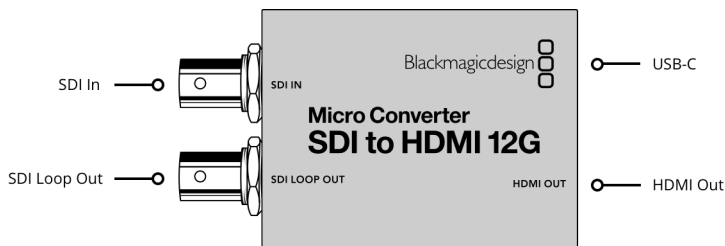

Micro Converter SDI to HDMI 12G

\$165

The world's smallest 12G-SDI to HDMI broadcast quality converter! Blackmagic Micro Converter SDI to HDMI 12G is a miniaturized broadcast quality video converter that's been specifically designed for professional monitoring. It includes a 33 point 3D LUT for color calibrating any monitor, projector or television. Micro Converters feature full size HDMI and professional 12G-SDI connections for working with all NTSC, PAL, 720p, 1080p, 1080PsF, 1080i and 2160p rates, including 4K DCI at 24/47.95/48. You can power it over USB from a television or a mobile phone charger!

Connections

SDI Video Inputs

1

SDI Video Outputs

1 x loop out.

HDMI 2.0 Video Outputs

1 x type A.

SDI Rates

270Mb, 1.5G, 3G, 6G, 12G.

Multi Rate Support

Auto detection of SD, HD, 2K, Ultra HD and 4K.

Updates, Configurations and Power

USB Type-C.

Standards

SD Video Standards

525i59.94 NTSC, 625i50 PAL