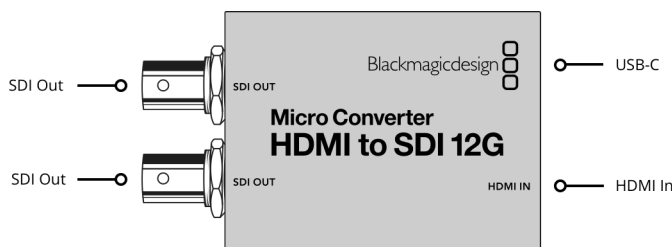

Micro Converter HDMI to SDI 12G

$139

The world's smallest HDMI to 12G-SDI broadcast quality converter! Blackmagic Micro Converter HDMI to SDI 12G is a miniaturized broadcast quality video converter that's perfect for connecting HDMI cameras and computers to professional SDI equipment! You get two 12G-SDI outputs which can be set to level A or B for 3G-SDI signals. Micro Converters feature full size HDMI and professional 12G-SDI connections for working with all NTSC, PAL, 720p, 1080p, 1080i, 2160p rates, including 4Kp24/47.95/48 DCI. You can power it over USB from a laptop or a mobile phone charger!

Connections

SDI Video Outputs

2
Automatically matches the HDMI input.

HDMI 2.0 Video Inputs

1 x type A.

SDI Rates

270Mb, 1.5G, 3G, 6G, 12G.

Multi Rate Support

Auto detection of SD, HD, 2K, Ultra HD and 4K.

Updates, Configurations and Power

USB Type-C.

Reclocking

Yes

Standards

SD Video Standards

525i59.94 NTSC, 625i50 PAL