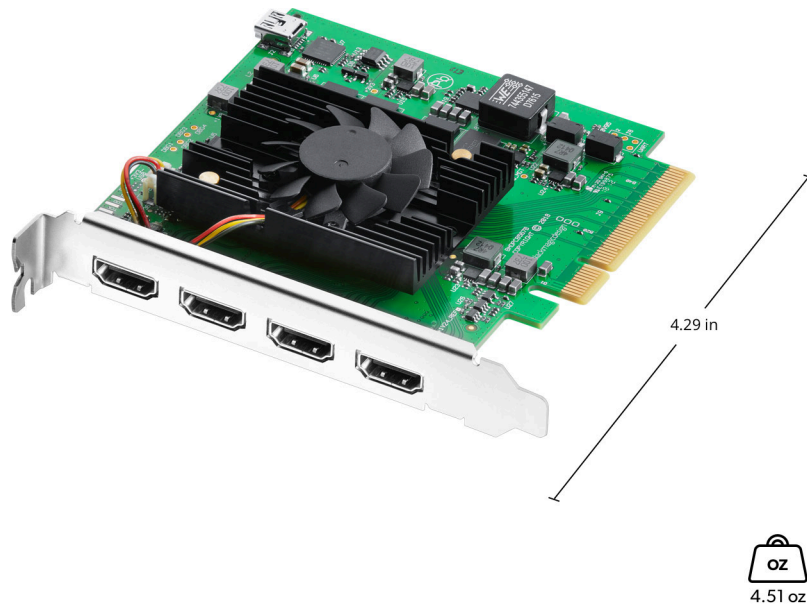

HD Video Standards

720p50, 720p59.94, 720p60
1080p23.98, 1080p24, 1080p25,
1080p29.97, 1080p30, 1080p50,
1080p59.94, 1080p60
1080i50, 1080i59.94, 1080i60

Ultra HD Video Standards

2160p23.98, 2160p24, 2160p25,
2160p29.97, 2160p30, 2160p50,
2160p59.94, 2160p60

4K Video Standards

4Kp23.98 DCI, 4Kp24 DCI, 4Kp25 DCI,
4Kp29.97 DCI, 4Kp30 DCI, 4Kp50 DCI,
4Kp59.94 DCI, 4Kp60 DCI

Digital Video Interface (DVI)

Standards

640x480p60, 800x600p50,
800x600p60, 1440x900p50
1440x900p60, 1440x1080p50
1440x1080p60, 1600x1200p50,
1600x1200p60, 1920x1200p50,
1920x1200p60, 1920x1440p50,
1920x1440p60, 2560x1440p50,
2560x1440p60, 2560x1600p50,
2560x1600p60

Audio Sampling

Television standard sample rate of 48 kHz and 24 bit.

HDMI Color Precision

8, 10, 12-bit RGB 4:4:4 in all modes up to 4Kp30 DCI and 8, 10-bit YUV 4:2:2 in all modes. 8-bit YUV 4:2:0 in Ultra HD and 4K DCI 50p and 60p. 8-bit RGB 4:4:4 in all DVI modes.

Color Space

REC 601, REC 709, REC 2020

HDMI Video Sampling

4:4:4, 4:2:2 and 4:2:0

HDMI Configuration

HDMI 2.0b supports Deep Color and HDR.

Multiple Rate Support

HDMI inputs are switchable between SD, HD, Ultra HD, 4K DCI and DVI modes.

Copy Protection

HDMI input is unable to capture from copy protected HDMI sources. Always confirm copyright ownership before capture or distribution of content.

Physical Specifications