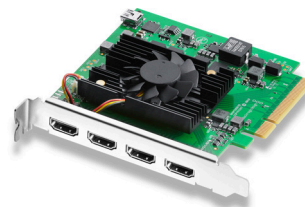

# DeckLink Quad HDMI Recorder

DeckLink Quad HDMI Recorder is a high performance PCIe card that lets you capture from 4 different HDMI sources in any combination of SD, HD, Ultra HD, 4K and even computer formats, all at the same time! Featuring 4 independent HDMI 2.0b input connections, DeckLink Quad HDMI is like getting 4 separate and customizable capture cards in one, making it perfect for software live switching, real time computer game capture, streaming and more!