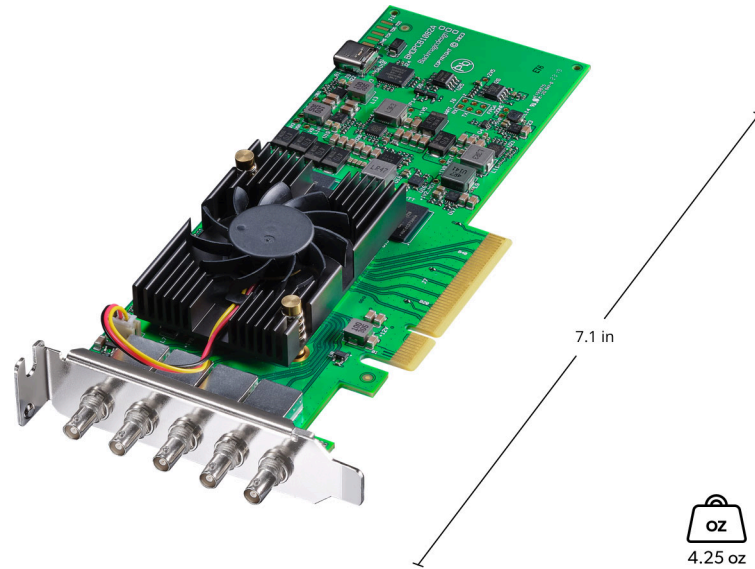

Physical Specifications

Operating Systems

Mac 14.0 Sonoma,
Mac 15.0 Sequoia or later.

Windows 10, 64-bit.
Windows 11.

Linux

Power Requirements

Power Consumption

18 W

Environmental Specifications

Operating Temperature

5° to 50° C (41° to 122° F)

Storage Temperature

-20° to 60° C (-4° to 140° F)

Relative Humidity

0% to 90% non-condensing

What's Included

DeckLink 8K Pro Mini